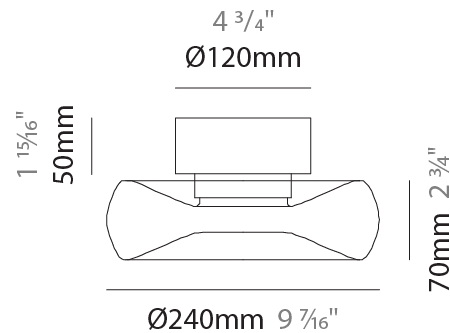

PROJECT _____
TYPE _____
SPECIFIER _____
QUANTITY _____
DATE _____

FOLD SURFACE

D142000-

base number   Color   Finish   Finish
Temperature   Options   Options

1. To build a product code in our configurator select the specify button on the base model # product page
2. To build a manual product code on this datasheet choose from the options listed below in blue font and add the suffix to the base model #

GENERAL

Series: Fold
Brand: Cangiini & Tucci
Division: Design
Mounting Type: Surface
Mounting Location: Ceiling
Subcategory: Ambient

PHYSICAL

Shape: Abstract
Diameter (mm): 240
Diameter (in): 9 7/16
Height (mm): 120
Height (in): 4 3/4
Light Distribution: Omnidirectional
Weight (kg): 1.135
Weight (lbs): 2.50
Fixture Finish: [AMB](#) / [GRN](#) / [PNK](#) / [RUB](#) / [SKB](#) / [SMK](#) / [TOB](#) / [TRA](#)
Holder Finish: CHR / BLK
Fixture Material: Glass / Metal
Cable Details: 1500mm Transparent Cable
Upon Request: Black Fabric Cable

ELECTRICAL

Lamp Type: LED
Input Wattage (W): 14
Total Output Wattage (W): 11.7
Dimming: Phase Dimming (120Vac Only)
Driver Included: Yes
Driver Location: Integrated
Driver Type: Constant Current - 120Vac
Driver Class: Class 2
Input Voltage (V): 120 - 277
Constant Current (MA): 350
Upon Request: 0-10Vdc dimming / Non-dimming 120-277Vac

LED

Color Temperature (°K): [2700](#) / [3000](#)
Nominal Lumen (lm): 1615
CRI: >95 CRI

OPTICAL

RATINGS AND CERTIFICATIONS

Certified By: Certified for North American Standards
IP rating: IP20