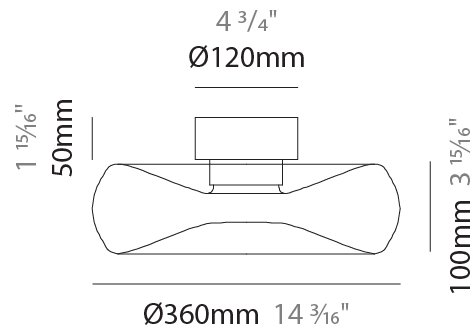

PROJECT	_____
TYPE	_____
SPECIFIER	_____
QUANTITY	_____
DATE	_____

FOLD SURFACE

D142001-

base number	Color	Finish	Finish
	Temperature	Options	Options

1. To build a product code in our configurator select the specify button on the base model # product page
2. To build a manual product code on this datasheet choose from the options listed below in blue font and add the suffix to the base model #

GENERAL

Series: Fold
Brand: Cangini & Tucci
Division: Design
Mounting Type: Surface
Mounting Location: Ceiling
Subcategory: Ambient

PHYSICAL

Shape: Abstract
Diameter (mm): 360
Diameter (in): 14 ³/₁₆
Height (mm): 150
Height (in): 5 ⁷/₈
Light Distribution: Omnidirectional
Weight (kg): 1.735
Weight (lbs): 3.83
Fixture Finish: AMB / GRN / PNK / RUB / SKB / SMK / TOB / TRA
Holder Finish: CHR / BLK
Fixture Material: Glass / Metal
Cable Details: 1500mm Transparent Cable
Upon Request: Black Fabric Cable

ELECTRICAL

Lamp Type: LED
Input Wattage (W): 14
Total Output Wattage (W): 11.7
Dimming: Phase Dimming (120Vac Only)
Driver Included: Yes
Driver Location: Integrated
Driver Type: Constant Current - 120 / 277Vac
Driver Class: Class 2
Input Voltage (V): 120 - 277
Constant Current (MA): 350
Upon Request: 0-10Vdc dimming / Non-dimming 120-277Vac

LED

Color Temperature (°K): 2700 / 3000
Nominal Lumen (lm): 2370
CRI: >95 CRI

OPTICAL

RATINGS AND CERTIFICATIONS

Certified By: Certified for North American Standards
IP rating: IP20