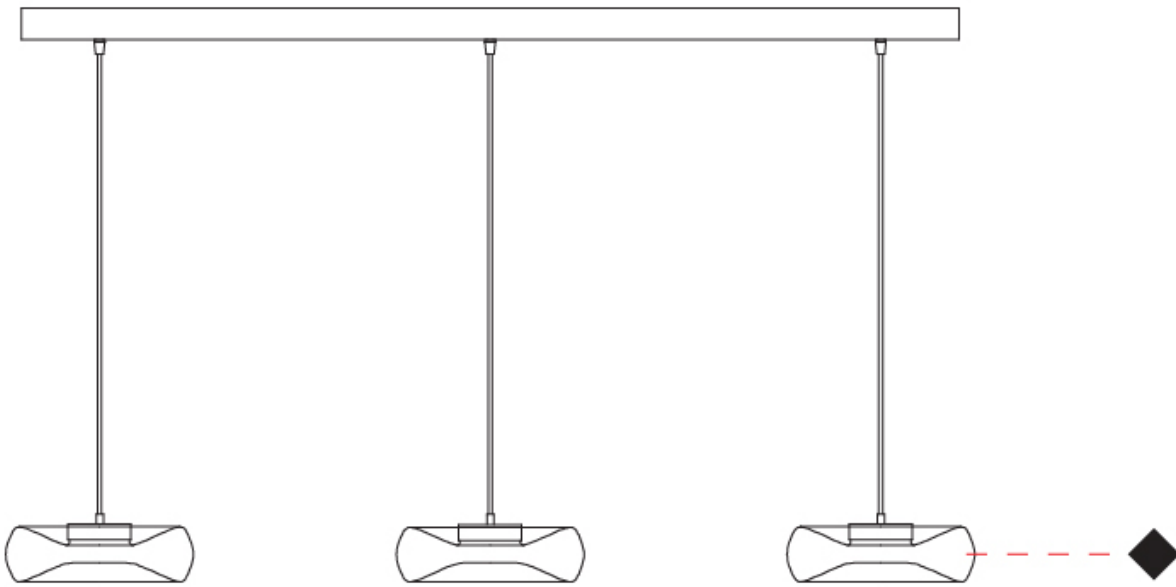

FOLD 3 LIGHT LINEAR SUSPENSION

D141028-

PROJECT

TYPE

SPECIFIER

QUANTITY

DATE

D