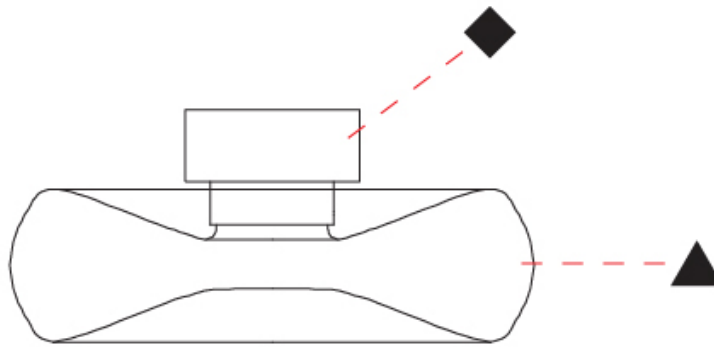

FOLD SURFACE

D142001-

PROJECT	_____
TYPE	_____
SPECIFIER	_____
QUANTITY	_____
DATE	_____

D