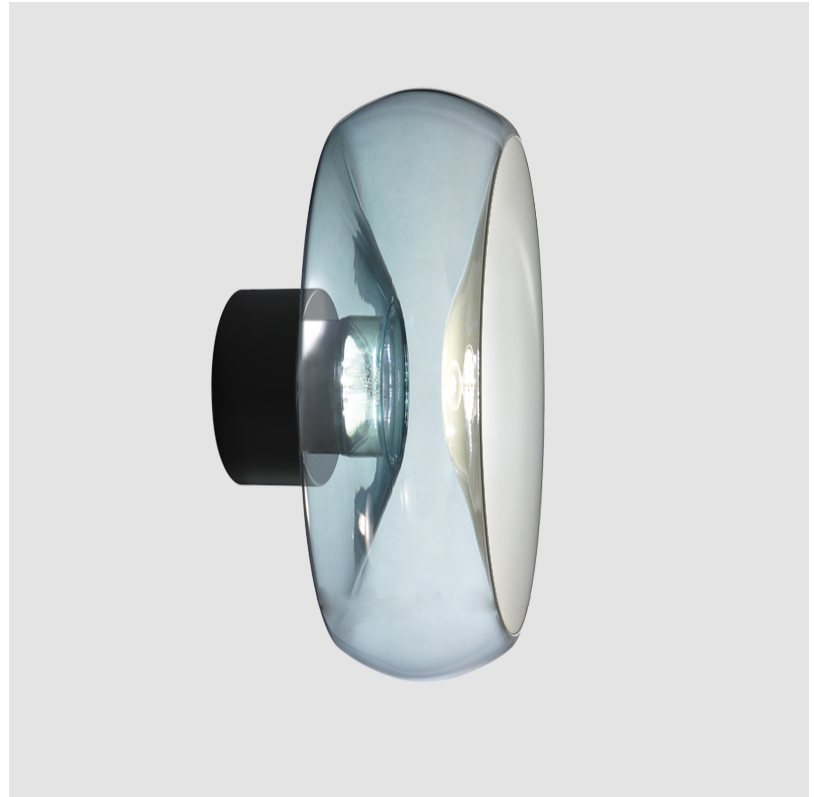

PROJECT	
TYPE	
SPECIFIER	
QUANTITY	
DATE	

FOLD SURFACE

D143003-

base number	Color Temperature	Finish Options	Finish Options

1. To build a product code in our configurator select the specify button on the base model # product page
2. To build a manual product code on this datasheet choose from the options listed below in blue font and add the suffix to the base model #

GENERAL

Series: Fold
Brand: Cangini & Tucci
Division: Design
Mounting Type: Surface
Mounting Location: Wall
Subcategory: Ambient

PHYSICAL

Shape: Abstract
Diameter (mm): 360
Diameter (in): 14 ³/₁₆
Height (mm): 360
Depth (mm): 150
Height (in): 14 ³/₁₆
Depth (in): 5 ⁷/₁₆
Light Distribution: Omnidirectional
Weight (kg): 1.735
Weight (lbs): 3.83
Fixture Finish: AMB / GRN / PNK / RUB / SKB / SMK / TOB / TRA
Holder Finish: CHR / BLK
Fixture Material: Glass / Metal
Cable Details: 1500mm Transparent Cable
Upon Request: Black Fabric Cable

ELECTRICAL

Lamp Type: LED
Input Wattage (W): 14
Total Output Wattage (W): 11.7
Dimming: Phase Dimming (120Vac Only)
Driver Included: Yes
Driver Location: Integrated
Driver Type: Constant Current - 120Vac
Driver Class: Class 2
Input Voltage (V): 120 - 277
Constant Current (MA): 350
Upon Request: 0-10Vdc dimming / Non-dimming 120-277Vac

LED

Color Temperature (°K): 2700 / 3000
Nominal Lumen (lm): 1615
CRI: >95 CRI

OPTICAL

RATINGS AND CERTIFICATIONS

Certified By: Certified for North American Standards
IP rating: IP20